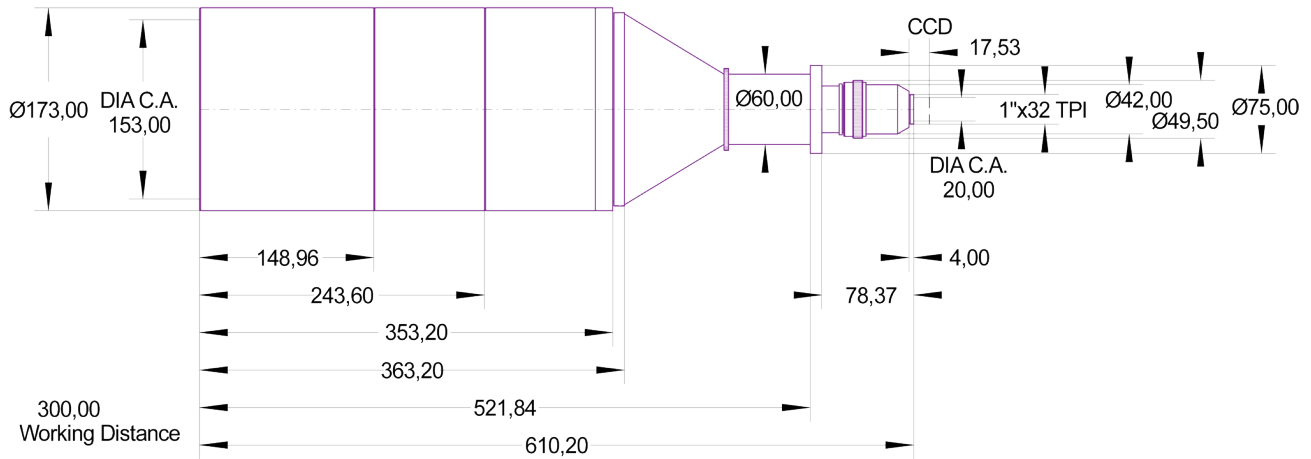

DATA SHEET

S5LPJ1830

Correctal® T150/0.064
telecentric lens
with c-mount

outline drawing

other adapter on special request

S5LPJ1830

Correctal® T150/0.064 telecentric lens with c-mount

Specifications	
part number	S5LPJ1830
magnification (+/-5%)	
working distance [mm] (+/-2%)	300.0
max. object size [mm] at a chip size of [mm] distorsion [%]	
max. object size [mm] at a chip size of [mm] distorsion [%]	
max. object size [mm] at a chip size of [mm] distorsion [%]	
max. object size [mm] at a chip size of [mm] distorsion [%]	
numerical aperture	
max. outside-Ø [mm]	
length [mm]	
weight [kg]	

T..Tangential

MTF for various object heights

S..Sagittal