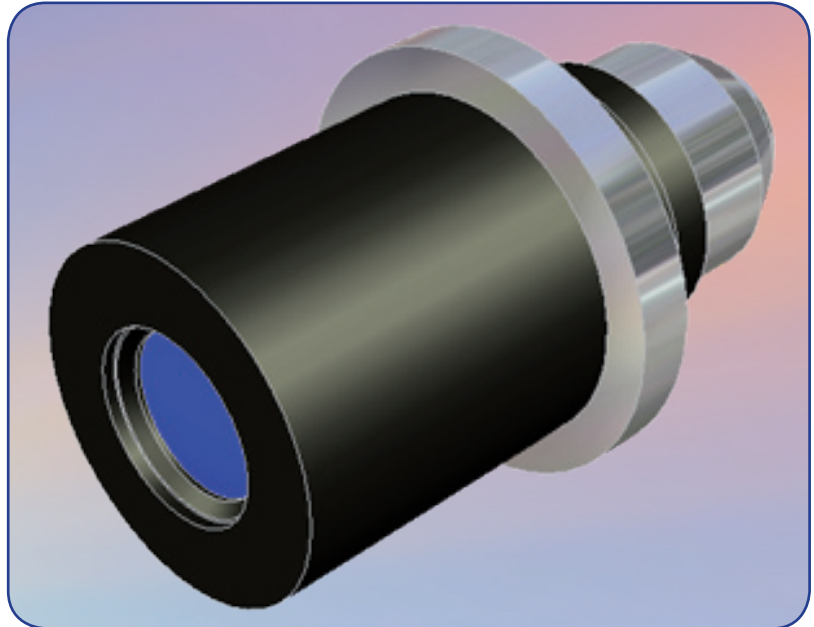

### S5LPJ1560

**Correctal® T/0.66**  
**telecentric lens**  
**with c-mount**

outline drawing

other adapter on special request

### Correctal® T/0.66 telecentric lens with c-mount

Specifications	
part number	S5LPJ1560
magnification (+/-5%)	
working distance [mm] (+/-2%)	87.0
max. object size [mm] at a chip size of [mm] distorsion [%]	
max. object size [mm] at a chip size of [mm] distorsion [%]	
max. object size [mm] at a chip size of [mm] distorsion [%]	
max. object size [mm] at a chip size of [mm] distorsion [%]	
numerical aperture	
max. outside-Ø [mm]	
length [mm]	
weight [kg]	