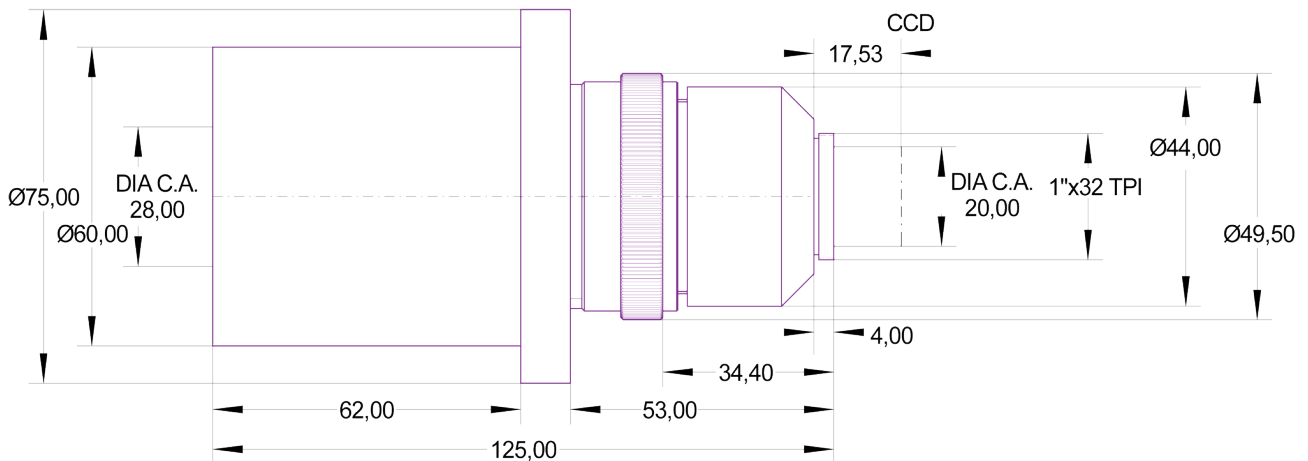

## DATA SHEET

### S5LPJ1560

**Correctal® T/0.66**  
**telecentric lens**  
**with c-mount**

outline drawing

other adapter on special request

### Correctal® T/0.66 telecentric lens with c-mount

Specifications	
part number	S5LPJ1560
magnification (+/-5%)	
working distance [mm] (+/-2%)	87.0
max. object size [mm] at a chip size of [mm] distorsion [%]	
max. object size [mm] at a chip size of [mm] distorsion [%]	
max. object size [mm] at a chip size of [mm] distorsion [%]	
max. object size [mm] at a chip size of [mm] distorsion [%]	
numerical aperture	
max. outside-Ø [mm]	
length [mm]	
weight [kg]	