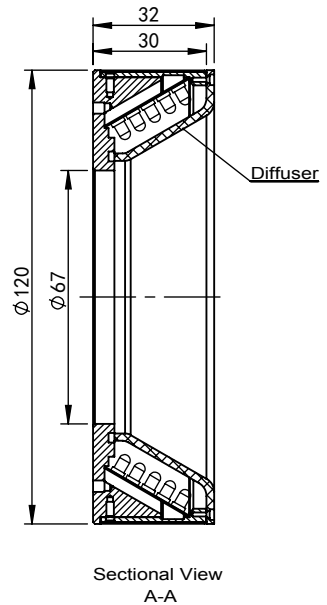

Model	Colour	Voltage	Power
OPT-RI12060-R	Red	24V	8.3W
OPT-RI12060-W	White	24V	12.6W
OPT-RI12060-B	Blue	24V	12.6W

JST SMR-02V-B, 2 Pin(Male) or Compactible Connector		Pin	Polarity	Wire Colour
	1	+	Red	
	2	-	Black	

View Angle	Remark	Item	Signature	Date	 OPT MACHINE VISION OPT-RI12060-X		
	1. Accessory: Diffuser ; 2. Advised Controller: OPT-AP1024F OPT-DPA2024E	Drawing					
Standard Difference		Design					
IT14		Check					
		Approve					
		Paper Size	A ₄				
Design Time	2019/2/21	Rate	1:2	Page	1/1 Total Page	Version	V4.0