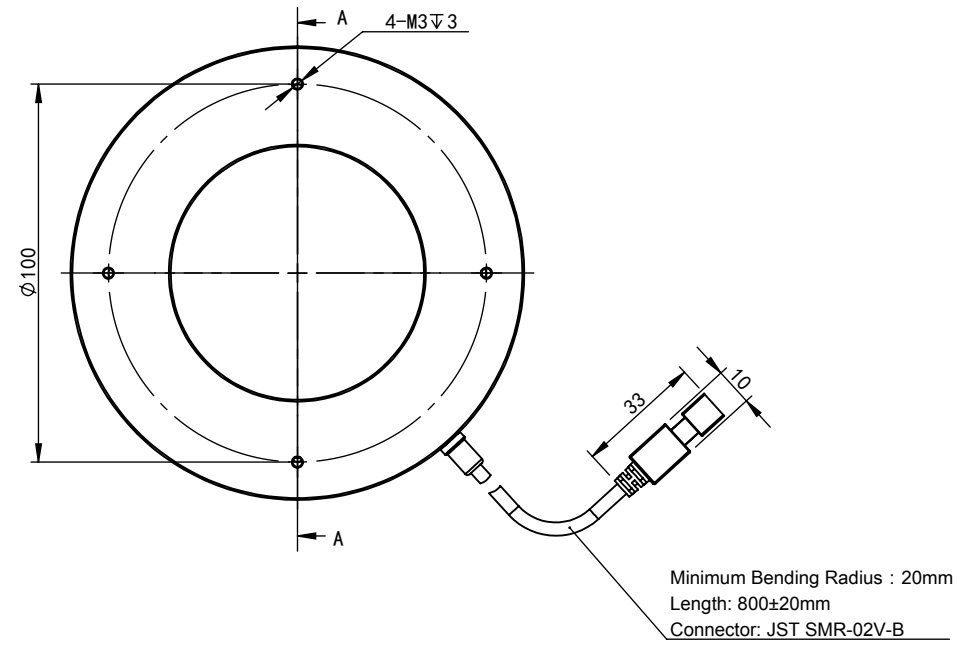

Model	Colour	Voltage	Power
OPT-RI12060-R	Red	24V	8.3W
OPT-RI12060-W	White	24V	12.6W
OPT-RI12060-B	Blue	24V	12.6W

JST SMR-02V-B, 2 Pin(Male) or Compactible Connector		Pin	Polarity	Wire Colour
	1	+	Red	
	2	-	Black	

View Angle	Remark	Item	Signature	Date	 OPT MACHINE VISION OPT-RI12060-X		
	1. Accessory: Diffuser ; 2. Advised Controller: OPT-AP1024F OPT-DPA2024E	Drawing					
Standard Difference		Design					
IT14		Check					
		Approve					
		Paper Size	A ₄				
Design Time	2019/2/21	Rate	1:2	Page	1/1 Total Page	Version	V4.0