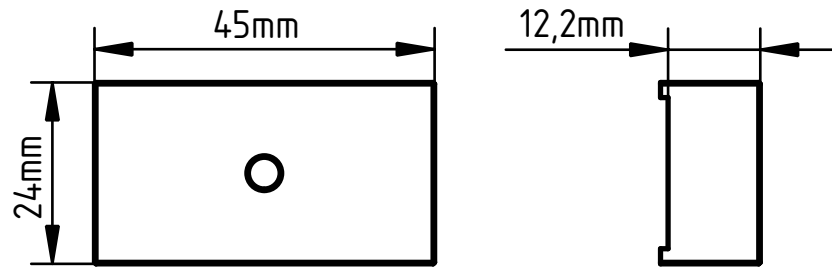

3

3

2

2

1

1

DESIGNED BY: J. Beckers		3D-5391		www.eureca.de		G	–	
DATE: 08.05.2023		Distance block 45x12.2mm				F	–	
SIZE A4						E	–	
SCALE 1:1						DRAWING NUMBER V1.0		SHEET 1/1
WEIGHT (kg)						C	–	
						B	–	
						A	–	
This drawing is our property; it can't be reproduced or communicated without our written consent.								