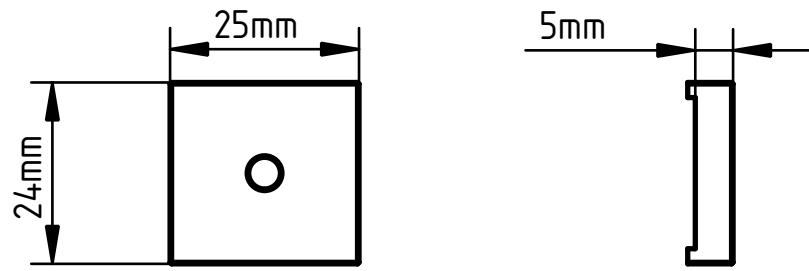

3

3

2

2

1

1

DESIGNED BY: J. Beckers		3D-5390 www.eureca.de		G	—
DATE: 08.05.2023		Distance block 45x7.2mm		F	—
SIZE A4				E	—
				D	—
SCALE 1:1	WEIGHT (kg)	DRAWING NUMBER V1.0	SHEET 1/1	C	—
This drawing is our property; it can't be reproduced or communicated without our written consent.				B	—
				A	—