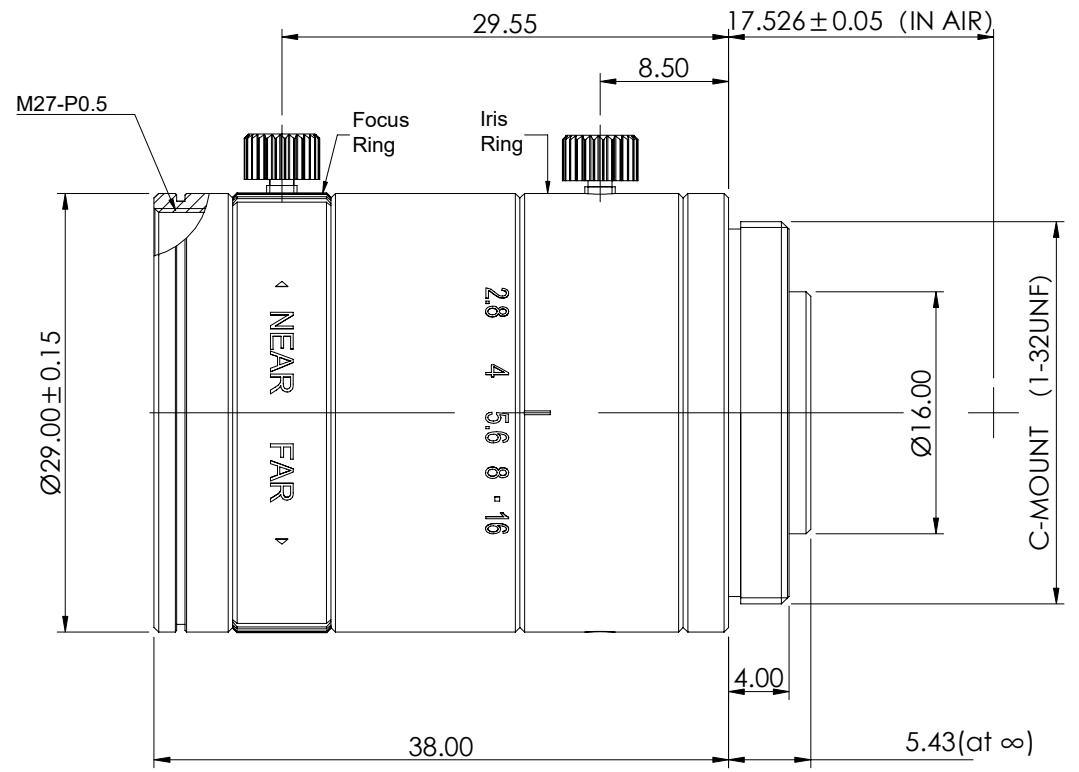

Optical Specification	
Model	OPT-COB3528-V2.0
Focal Length(mm)	35
Sensor	2/3"
Resolution	2.2μm
Adjustion Type	Manual
Aperture	F2.8-F16
Working Distance(mm)	210~∞
Mag. at MOD	0.161X at WD210
TV Distortion	<0.2% at WD300
Back Facal Length (mm)	18.39 at WD210
	12.87 at Infinity
Chief Ray Angle	< 5°
Mount	C Mount
Filter	M27×P0.5
Size	Ø29.00×38.00
Weight	56g
Working Temperature	-20°C~60°C

View Angle	Remark	Item	Signature	Date
		Drawing		
		Design		
		Check		
		Approve		
		Paper Size	A4	
Revised Date	2020-5-23		Scale	

OPT Machine Vision Co., Ltd.

OPT-COB3528-V3.0

Page	1/1 Total Page	Version	A01
------	----------------	---------	-----

Copyright © 2020 by OPT
All Rights Reserved

Drawing Code

IT14