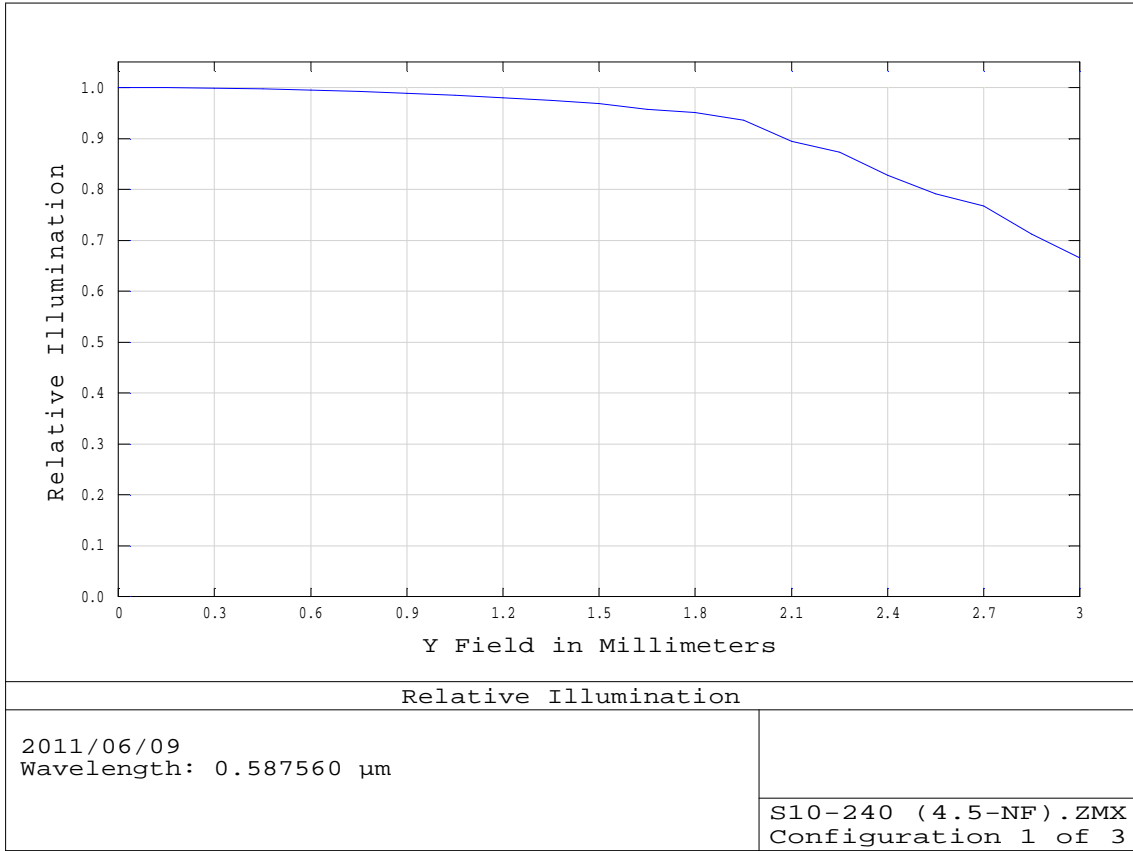

LM5NF

Relative illumination F1.8

Relative illumination F5.6