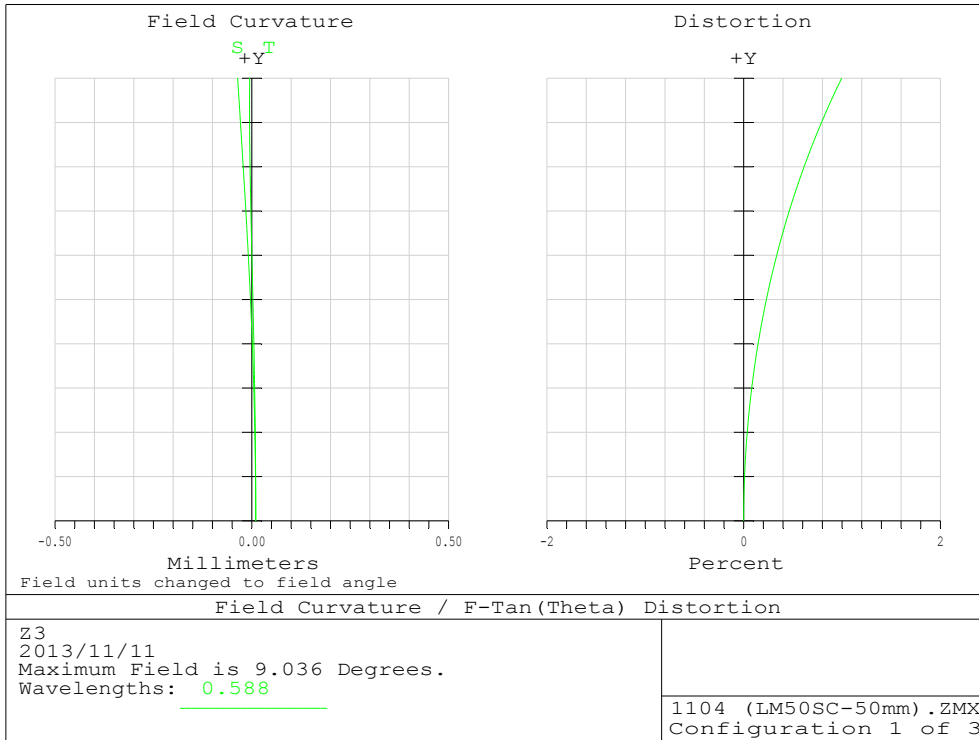

### LM50SC Distortion

Object : Infinity

Object : 300mm