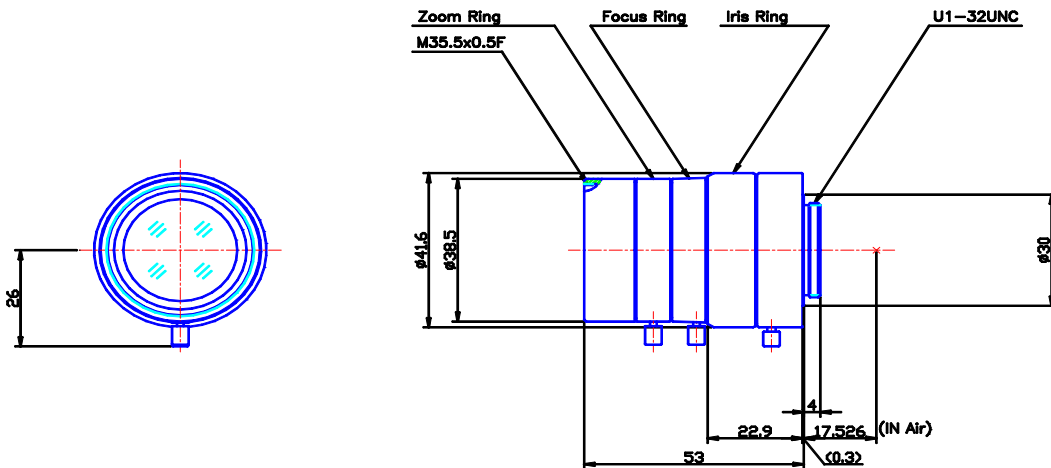

M3Z1228C-MP

3X 12□36mm F2.8
for 2/3"format cameras
C-Mount

FA Vari Focal Lens

Model No.	M3Z1228MP		Effective	Front	φ27.2mm	
Focal Length	12□ 36 mm		Lens Aperture	Rear	φ12.1mm	
Max. Aperture Ratio	1 : 2.8		Back Focal Length	Tele	13.5mm	
Max. Image Format	8.8 x 6.6mm (φ11mm)			Wide	14.7mm	
Operation Range	Iris	F2.8□F16C	Distortion	Tele	□ 1.7% (□□4)	
	Focus	0.2m□Inf.(tele)		Wide	□ 1.9% (□□4)	
			0.05m□Inf.(wide)	Flange Back Length	17.526mm	
	Zoom	12□36 mm	Mount	C-Mount		
Control	Iris	Manual	Filter Size	M35.5 P=0.5mm		
	Focus	Manual	Dimensions	φ41.6x 53mm		
	Zoom	Manual	Weight	105g		
Object Dimension at M.O.D.	12 mm	4.0 X 3.0cm (1/2")				
	36 mm	4.8 X 3.6cm (1/2")				
Angle of View	D	50.4□□16.8□		37.5□□12.5□		
	H	2/3"	41.0□□13.6□		1/2"	30.2□□10.0□
	V	31.2□□10.4□		22.8□□7.6□-		
Operating Temperature	-20□C □ +50□C					

2/3

C

F

M.O.D. : Minimum Object Distance

Dimensions

Z

SP