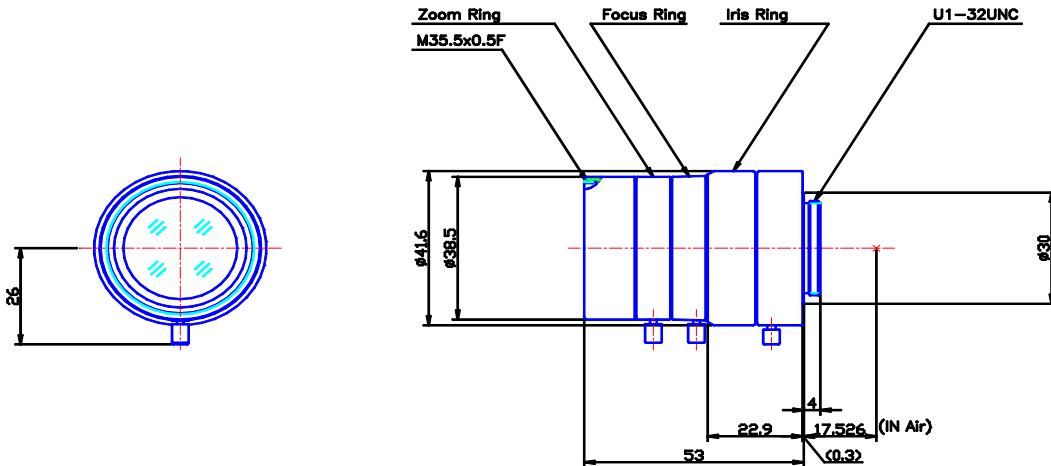

M3Z1228C-MP

3X 12□36mm F2.8
for 2/3"format cameras
C-Mount

FA Vari Focal Lens

Model No.	M3Z1228MP		Effective	Front	φ27.2mm		
Focal Length	12□ 36 mm		Lens Aperture	Rear	φ12.1mm		
Max. Aperture Ratio	1 : 2.8		Back Focal Length	Tele	13.5mm		
Max. Image Format	8.8 x 6.6mm (φ11mm)			Wide	14.7mm		
Operation Range	Iris	F2.8□F16C	Distortion	Tele	□ 1.7% (□□4)		
	Focus	0.2m□Inf.(tele)		Wide	□ 1.9% (□□4)		
		0.05m□Inf.(wide)	Flange Back Length		17.526mm		
	Zoom	12□36 mm	Mount	C-Mount			
Control	Iris	Manual	Filter Size	M35.5 P=0.5mm			
	Focus	Manual	Dimensions	φ41.6x 53mm			
	Zoom	Manual	Weight	105g			
Object Dimension at M.O.D.	12 mm	4.0 X 3.0cm (1/2")					
	36 mm	4.8 X 3.6cm (1/2")					
Angle of View	D	50.4□□16.8□		37.5□□12.5□			
	H	2/3"	41.0□□13.6□		1/2"	30.2□□10.0□	
	V	31.2□□10.4□		22.8□□7.6□-			
Operating Temperature	-20□C □ +50□C						

2/3

C

F

M.O.D. : Minimum Object Distance

Dimensions

Z

SP